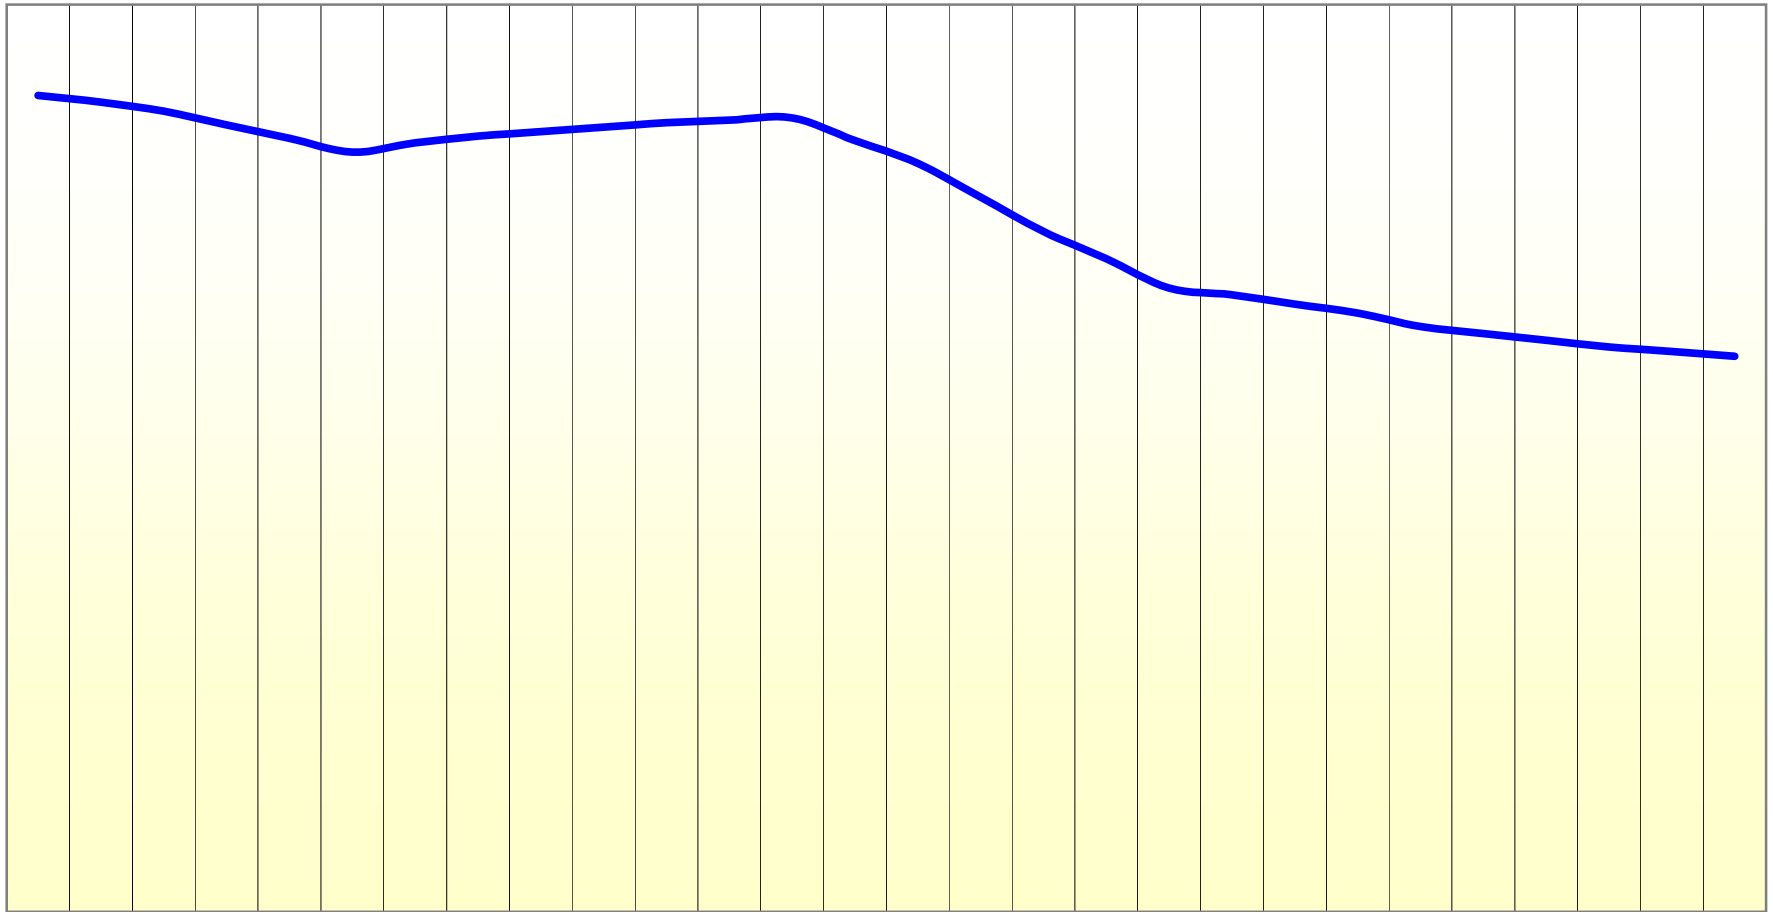

**Speed vs MPG in a Ford Escape Hybrid  
( Unitless to dis-regard weather, and fuel blends )**

50 MPH

60 MPH

70 MPH