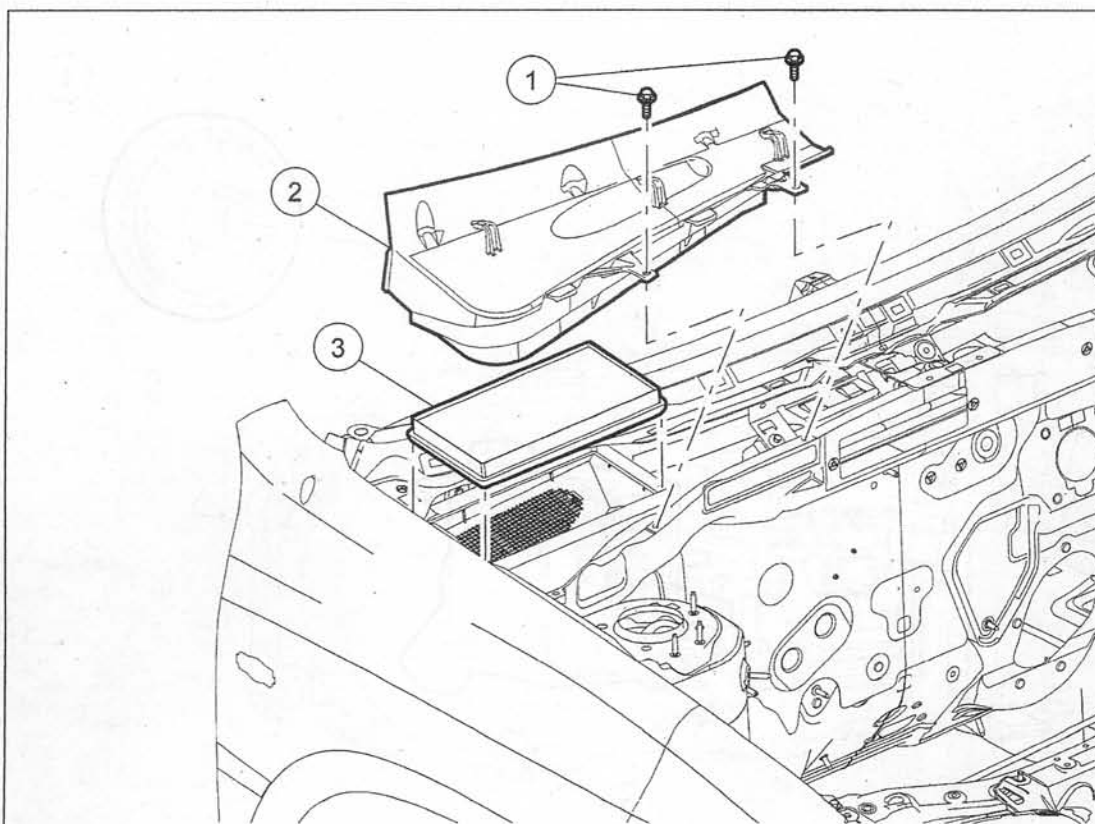

REMOVAL AND INSTALLATION (Continued)**Cabin Air Filter**

A0087691

Item	Part Number	Description
1	W701696	Water shield screws (2 required)
2	—	Water shield
3	19N619	Cabin air filter

2. Remove the 2 water shield screws and the water shield.
3. Remove the cabin air filter.
4. To install, reverse the removal procedure.

Removal and Installation

1. Remove the RH cowl panel grille. For additional information, refer to Section 501-02.